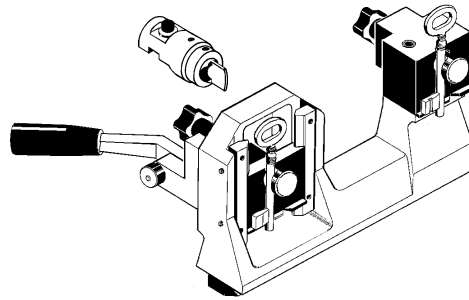

D700745ZB
CS carriage
Carrello CS
CS Schlitten
Chariot CS
Carro CS