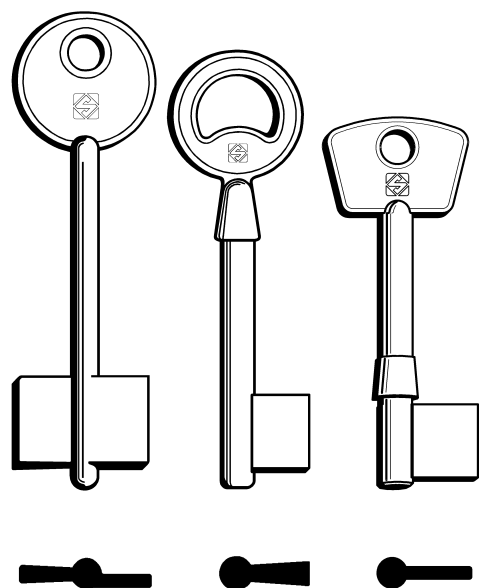

D731338ZB

Technica UK carriage
Set carrello Technica UK
Technica UK Schlitten
Chariot Technica UK
Carro Technica UK